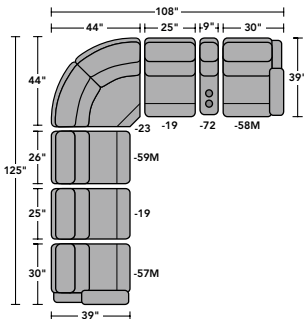

2900-60 | 3900-60
Reclining Loveseat
 2900-60M | 3900-60M
Power Reclining Loveseat
 2900-60H | 3900-60H
Power Reclining Loveseat with Power Headrests
 40H 60W 39D
 19SH 48SW 21SD 24AH 67OD 5WC

2900-50 | 3900-50
Recliner
 2900-50M | 3900-50M
Power Recliner
 2900-50H | 3900-50H
Power Recliner with Power Headrest
 41H 33W 40D
 19SH 22SW 21SD 24AH 66OD 5WC
Rocking Recliner, Power Rocking Recliner, & Swivel Gliding Recliner also available

2900-19 | 3900-19
Armless Chair
 40H 25W 39D
 19SH 26SW 21SD

2900-23 | 3900-23
Full Wedge
 40H 44W 44D
 19SH 38SW 23SD

2900-57 | 3900-57
LAF Recliner
 2900-57M | 3900-57M
LAF Power Recliner
 2900-57H | 3900-57H
LAF Power Recliner with Power Headrest
 40H 30W 39D
 19SH 25SW 21SD 24AH 67OD 5WC

2900-58 | 3900-58
RAF Recliner
 2900-58M | 3900-58M
RAF Power Recliner
 2900-58H | 3900-58H
RAF Power Recliner with Power Headrest
 40H 30W 39D
 19SH 25SW 21SD 24AH 67OD 5WC

2900-59 | 3900-59
Armless Recliner
 2900-59M | 3900-59M
Armless Power Recliner
 2900-59H | 3900-59H
Armless Power Recliner with Power Headrest
 40H 26W 39D
 19SH 26SW 21SD 67OD 5WC

2900-72 | 3900-72
Straight Console
 41H 9W 38D

SAMPLE CONFIGURATIONS

All power styles are available with or without power headrests. A dual USB port on the power buttons of styles with arms is optional on styles without power headrests. Styles with arms and power headrests come standard with a USB port on the power buttons. Dimensions are in inches and are subject to variance. Options subject to change without notice.