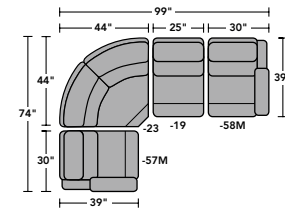

2900-19 | 3900-19
Armless Chair
 40H 25W 39D
 19SH 26SW 21SD

2900-23 | 3900-23
Full Wedge
 40H 44W 44D
 19SH 38SW 23SD

2900-57 | 3900-57
LAF Recliner
 2900-57M | 3900-57M
LAF Power Recliner
 2900-57H | 3900-57H
LAF Power Recliner with Power Headrest
 40H 30W 39D
 19SH 25SW 21SD 24AH 67OD 5WC

2900-58 | 3900-58
RAF Recliner
 2900-58M | 3900-58M
RAF Power Recliner
 2900-58H | 3900-58H
RAF Power Recliner with Power Headrest
 40H 30W 39D
 19SH 25SW 21SD 24AH 67OD 5WC

2900-59 | 3900-59
Armless Recliner
 2900-59M | 3900-59M
Armless Power Recliner
 2900-59H | 3900-59H
Armless Power Recliner with Power Headrest
 40H 26W 39D
 19SH 26SW 21SD 67OD 5WC

2900-72 | 3900-72
Straight Console
 41H 9W 38D

SAMPLE CONFIGURATIONS

All power styles are available with or without power headrests. A dual USB port on the power buttons of styles with arms is optional on styles without power headrests. Styles with arms and power headrests come standard with a USB port on the power buttons. Dimensions are in inches and are subject to variance. Options subject to change without notice.