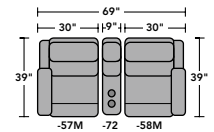

2900-19 | 3900-19
Armless Chair
 40H 25W 39D
 19SH 26SW 21SD

2900-23 | 3900-23
Full Wedge
 40H 44W 44D
 19SH 38SW 23SD

2900-57 | 3900-57
LAF Recliner
 2900-57M | 3900-57M
LAF Power Recliner
 2900-57H | 3900-57H
LAF Power Recliner with Power Headrest
 40H 30W 39D
 19SH 25SW 21SD 24AH 67OD 5WC

2900-58 | 3900-58
RAF Recliner
 2900-58M | 3900-58M
RAF Power Recliner
 2900-58H | 3900-58H
RAF Power Recliner with Power Headrest
 40H 30W 39D
 19SH 25SW 21SD 24AH 67OD 5WC

2900-59 | 3900-59
Armless Recliner
 2900-59M | 3900-59M
Armless Power Recliner
 2900-59H | 3900-59H
Armless Power Recliner with Power Headrest
 40H 26W 39D
 19SH 26SW 21SD 67OD 5WC

2900-72 | 3900-72
Straight Console
 41H 9W 38D

SAMPLE CONFIGURATIONS

All power styles are available with or without power headrests. A dual USB port on the power buttons of styles with arms is optional on styles without power headrests. Styles with arms and power headrests come standard with a USB port on the power buttons. Dimensions are in inches and are subject to variance. Options subject to change without notice.