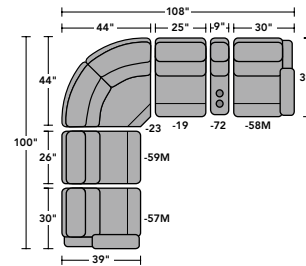

Catalina

fabric | 2900

leather | 3900

LAF = Left-Arm-Facing | RAF = Right-Arm-Facing
 SH = Seat Height | SW = Seat Width
 SD = Seat Depth | AH = Arm Height
 OD = Open Depth | WC = Wall Clearance

2900-62 | 3900-62
Reclining Sofa
 2900-62M | 3900-62M
Power Reclining Sofa
 2900-62H | 3900-62H
Power Reclining Sofa with Power Headrests
 40H 84W 39D
 19SH 74SW 21SD 24AH 67OD 5WC

2900-19 | 3900-19
Armless Chair
 40H 25W 39D
 19SH 26SW 21SD

2900-23 | 3900-23
Full Wedge
 40H 44W 44D
 19SH 38SW 23SD

2900-57 | 3900-57
LAF Recliner
 2900-57M | 3900-57M
LAF Power Recliner
 2900-57H | 3900-57H
LAF Power Recliner with Power Headrest
 40H 30W 39D
 19SH 25SW 21SD 24AH 67OD 5WC

2900-58 | 3900-58
RAF Recliner
 2900-58M | 3900-58M
RAF Power Recliner
 2900-58H | 3900-58H
RAF Power Recliner with Power Headrest
 40H 30W 39D
 19SH 25SW 21SD 24AH 67OD 5WC

2900-59 | 3900-59
Armless Recliner
 2900-59M | 3900-59M
Armless Power Recliner
 2900-59H | 3900-59H
Armless Power Recliner with Power Headrest
 40H 26W 39D
 19SH 26SW 21SD 67OD 5WC

2900-72 | 3900-72
Straight Console
 41H 9W 38D

SAMPLE CONFIGURATIONS

All power styles are available with or without power headrests. A dual USB port on the power buttons of styles with arms is optional on styles without power headrests. Styles with arms and power headrests come standard with a USB port on the power buttons. Dimensions are in inches and are subject to variance. Options subject to change without notice.