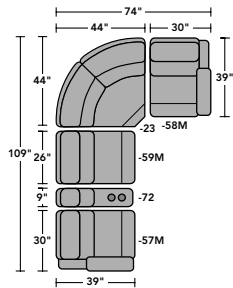

2900-60 | 3900-60
Reclining Loveseat
 2900-60M | 3900-60M
Power Reclining Loveseat
 2900-60H | 3900-60H
Power Reclining Loveseat with Power Headrests
 40H 60W 39D
 19SH 48SW 21SD 24AH 67OD 5WC

2900-50 | 3900-50
Recliner
 2900-50M | 3900-50M
Power Recliner
 2900-50H | 3900-50H
Power Recliner with Power Headrest
 41H 33W 40D
 19SH 22SW 21SD 24AH 66OD 5WC
Rocking Recliner, Power Rocking Recliner, & Swivel Gliding Recliner also available

2900-19 | 3900-19
Armless Chair
 40H 25W 39D
 19SH 26SW 21SD

2900-23 | 3900-23
Full Wedge
 40H 44W 44D
 19SH 38SW 23SD

2900-57 | 3900-57
LAF Recliner
 2900-57M | 3900-57M
LAF Power Recliner
 2900-57H | 3900-57H
LAF Power Recliner with Power Headrest
 40H 30W 39D
 19SH 25SW 21SD 24AH 67OD 5WC

2900-58 | 3900-58
RAF Recliner
 2900-58M | 3900-58M
RAF Power Recliner
 2900-58H | 3900-58H
RAF Power Recliner with Power Headrest
 40H 30W 39D
 19SH 25SW 21SD 24AH 67OD 5WC

2900-59 | 3900-59
Armless Recliner
 2900-59M | 3900-59M
Armless Power Recliner
 2900-59H | 3900-59H
Armless Power Recliner with Power Headrest
 40H 26W 39D
 19SH 26SW 21SD 67OD 5WC

2900-72 | 3900-72
Straight Console
 41H 9W 38D

SAMPLE CONFIGURATIONS

All power styles are available with or without power headrests. A dual USB port on the power buttons of styles with arms is optional on styles without power headrests. Styles with arms and power headrests come standard with a USB port on the power buttons. Dimensions are in inches and are subject to variance. Options subject to change without notice.