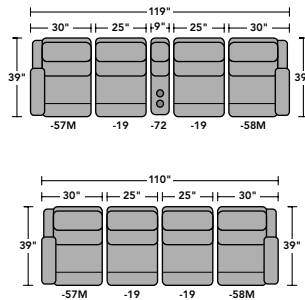

Catalina

fabric | 2900

leather | 3900

LAF = Left-Arm-Facing | RAF = Right-Arm-Facing
 SH = Seat Height | SW = Seat Width
 SD = Seat Depth | AH = Arm Height
 OD = Open Depth | WC = Wall Clearance

2900-62 | 3900-62
Reclining Sofa
 2900-62M | 3900-62M
Power Reclining Sofa
 2900-62H | 3900-62H
Power Reclining Sofa with Power Headrests
 40H 84W 39D
 19SH 74SW 21SD 24AH 67OD 5WC

2900-19 | 3900-19
Armless Chair
 40H 25W 39D
 19SH 26SW 21SD

2900-23 | 3900-23
Full Wedge
 40H 44W 44D
 19SH 38SW 23SD

2900-57 | 3900-57
LAF Recliner
 2900-57M | 3900-57M
LAF Power Recliner
 2900-57H | 3900-57H
LAF Power Recliner with Power Headrest
 40H 30W 39D
 19SH 25SW 21SD 24AH 67OD 5WC

2900-58 | 3900-58
RAF Recliner
 2900-58M | 3900-58M
RAF Power Recliner
 2900-58H | 3900-58H
RAF Power Recliner with Power Headrest
 40H 30W 39D
 19SH 25SW 21SD 24AH 67OD 5WC

2900-59 | 3900-59
Armless Recliner
 2900-59M | 3900-59M
Armless Power Recliner
 2900-59H | 3900-59H
Armless Power Recliner with Power Headrest
 40H 26W 39D
 19SH 26SW 21SD 67OD 5WC

2900-72 | 3900-72
Straight Console
 41H 9W 38D

SAMPLE CONFIGURATIONS

All power styles are available with or without power headrests. A dual USB port on the power buttons of styles with arms is optional on styles without power headrests. Styles with arms and power headrests come standard with a USB port on the power buttons. Dimensions are in inches and are subject to variance. Options subject to change without notice.