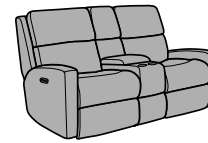

2900-57H, -19, -23, -59H, -72, & -58H shown in 145-01

CATALINA

FLEXSTEEL[®]
HOME

Contoured seating in a sleek and modern design.

Catalina's contoured seating provides body-hugging, ultra comfort lasting day after day and year after year. A fully padded footrest and divided back cushions add to Catalina's luxury and appeal, and its sloped arms and deep-set back wings accentuate its sleek and modern design.

Catalina

fabric | 2900

leather | 3900

LAF = Left-Arm-Facing | RAF = Right-Arm-Facing
 SH = Seat Height | SW = Seat Width
 SD = Seat Depth | AH = Arm Height
 OD = Open Depth | WC = Wall Clearance

2900-62 | 3900-62
Reclining Sofa
 2900-62M | 3900-62M
Power Reclining Sofa
 2900-62H | 3900-62H
Power Reclining Sofa with Power Headrests
 40H 84W 39D
 19SH 74SW 21SD 24AH 67OD 5WC