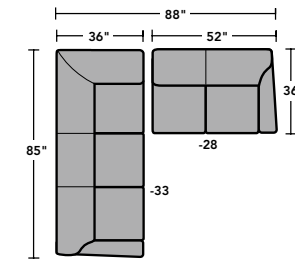

SAMPLE CONFIGURATIONS