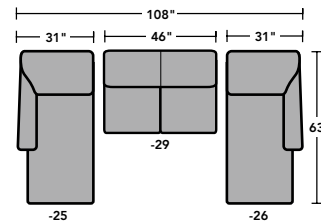

SAMPLE CONFIGURATIONS