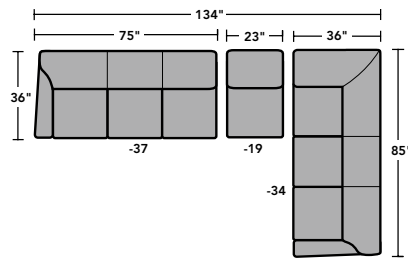

SAMPLE CONFIGURATIONS

Digby

heavy-thread stitching

Nuvo | N5966

(pillows are not standard on N5966 SKUs)

SH = Seat Height | SW = Seat Width
SD = Seat Depth | AH = Arm Height
OD = Open Depth | WC = Wall Clearance