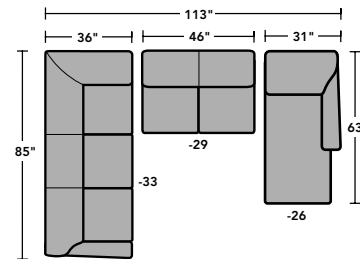

SAMPLE CONFIGURATIONS

Digby

heavy-thread stitching

Nuvo | N5966

(pillows are not standard on N5966 SKUs)

SH = Seat Height | SW = Seat Width
SD = Seat Depth | AH = Arm Height
OD = Open Depth | WC = Wall Clearance