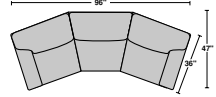

5966-323 | 3966-323
Conversation Sofa
36H 96W 36D
20SH 73SW 22SD 27AH