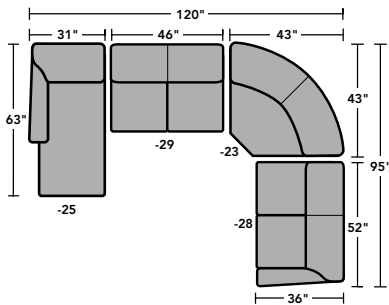

SAMPLE CONFIGURATIONS

Digby

heavy-thread stitching

Nuvo | N5966

(pillows are not standard on N5966 SKUs)

SH = Seat Height | SW = Seat Width
SD = Seat Depth | AH = Arm Height
OD = Open Depth | WC = Wall Clearance