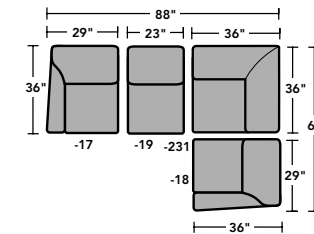

SAMPLE CONFIGURATIONS