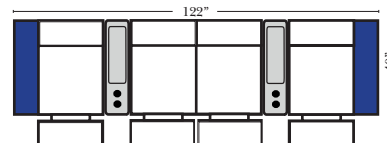

4C Sofa w/2 Small Straight Console Arms-53144