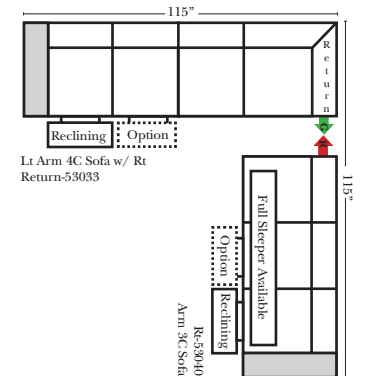

Sleepers

Suggested Configurations

v.11.02.18

Sleeper Options: (Additional charges apply)

- Deluxe Innerspring Mattress: Full
- 5" Memory Foam Mattress: Full Only

The Suggested Configurations below are only a sample of what the imagination can create, please enjoy creating the configuration that fits your lifestyle, using the ideas below and from the items on the other pages.