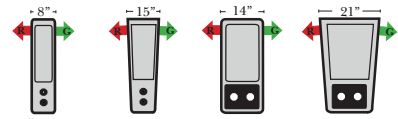

Home Theater Seating - Console Arms

Pre-Configured Home Theater Seating

v.11.02.18

Small Straight-63118 Console Arm
Small Wedge-63119 Console Arm
Large Straight-63116 Console Arm
Large Wedge-63117 Console Arm

Large console arm wood finish is standard as Espresso, available in Walnut - Small console is upholstered.