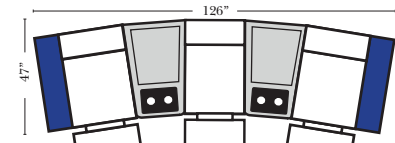

3C Sofa w/2 Large Wedge Console Arms-53131