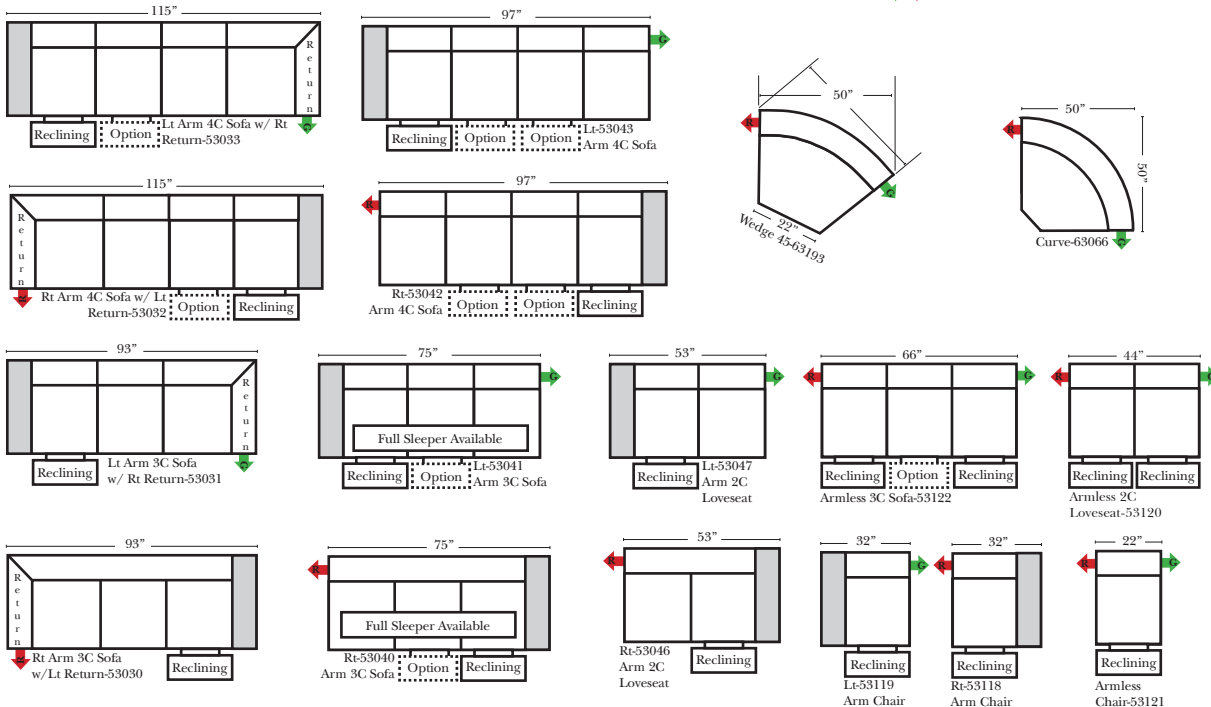

90 Degree / L-Shape Sectional

Put Green Arrows with Red Arrows to Create Sectional Groups → ←