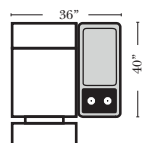

### Home Theater Pre-Configured Large Straight & Wedge Consoles

2C Loveseat w/1 Large Straight Console Arm-53132

3C Sofa w/2 Large Straight Console Arms-53130

4C Sofa w/2 Large Straight Console Arms-53134