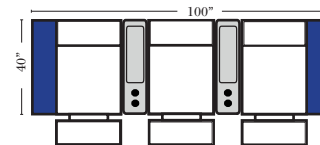

3C Sofa w/2 Small Straight Console Arms-53140