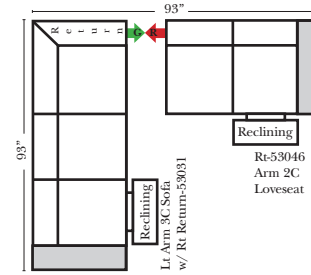

Sleepers

Suggested Configurations

v.11.02.18

Sleeper Options: (Additional charges apply)

- Deluxe Innerspring Mattress: Full
- 5" Memory Foam Mattress: Full Only

The Suggested Configurations below are only a sample of what the imagination can create, please enjoy creating the configuration that fits your lifestyle, using the ideas below and from the items on the other pages.