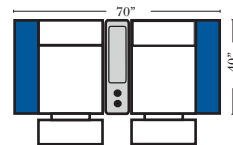

Home Theater Pre-Configured Small Straight & Wedge Consoles

2C Loveseat w/1 Small Straight Console Arm-53142