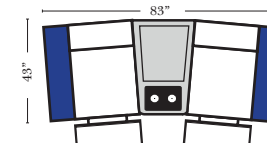

2C Loveseat w/1 Large Wedge Console Arms-53133