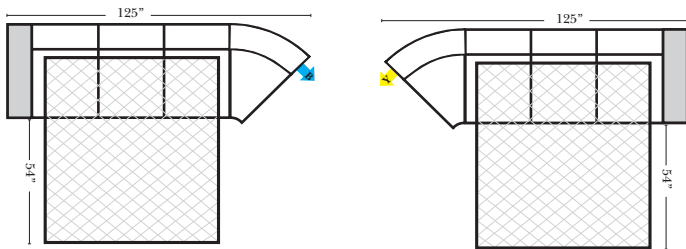

### Sleeper Options: (Additional charges apply)

- Deluxe Innerspring Mattress: Full
- 5" Memory Foam Mattress: Full Only

23126 3C Full Sleeper

23129 Lt Arm 3C Full Sleeper

23128 Rt Arm 3C Full Sleeper

23137 Lt Arm 3C Full Sleeper w/ 1/2 Curve