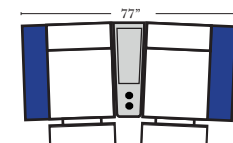

2C Loveseat w/1 Small Wedge Console Arms-53143