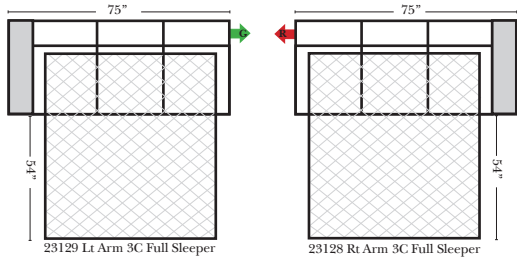

### Sleeper Options: (Additional charges apply)

- Deluxe Innerspring Mattress: Full
- 5" Memory Foam Mattress: Full Only

23126 3C Full Sleeper

23129 Lt Arm 3C Full Sleeper

23128 Rt Arm 3C Full Sleeper

23137 Lt Arm 3C Full Sleeper w/ 1/2 Curve