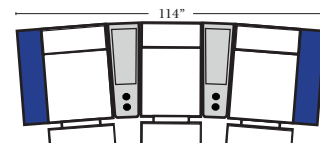

3C Sofa w/2 Small Wedge Console Arms-53141