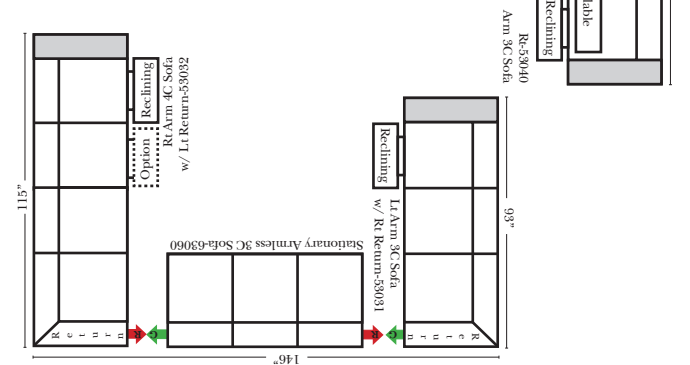

Sleepers

Suggested Configurations

v.11.02.18

Sleeper Options: (Additional charges apply)

- Deluxe Innerspring Mattress: Full
- 5" Memory Foam Mattress: Full Only

The Suggested Configurations below are only a sample of what the imagination can create, please enjoy creating the configuration that fits your lifestyle, using the ideas below and from the items on the other pages.