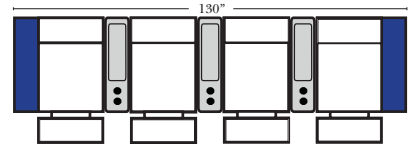

4C Sofa w/3 Small Straight Console Arms-53146