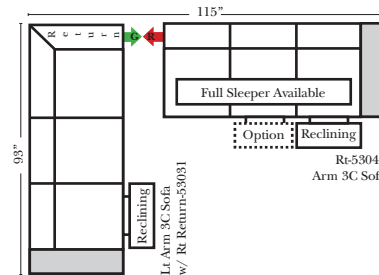

Sleepers

Suggested Configurations

v.11.02.18

Sleeper Options: (Additional charges apply)

- Deluxe Innerspring Mattress: Full
- 5" Memory Foam Mattress: Full Only

The Suggested Configurations below are only a sample of what the imagination can create, please enjoy creating the configuration that fits your lifestyle, using the ideas below and from the items on the other pages.