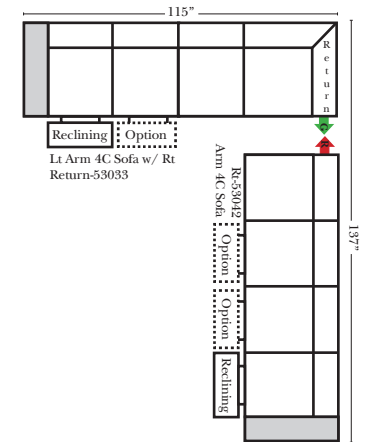

Sleepers

Suggested Configurations

v.11.02.18

Sleeper Options: (Additional charges apply)

- Deluxe Innerspring Mattress: Full
- 5" Memory Foam Mattress: Full Only

The Suggested Configurations below are only a sample of what the imagination can create, please enjoy creating the configuration that fits your lifestyle, using the ideas below and from the items on the other pages.