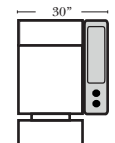

### Home Theater Pre-Configured Small Straight & Wedge Consoles

2C Loveseat w/1 Small Straight Console Arm-53142

3C Sofa w/2 Small Straight Console Arms-53140

4C Sofa w/2 Small Straight Console Arms-53144