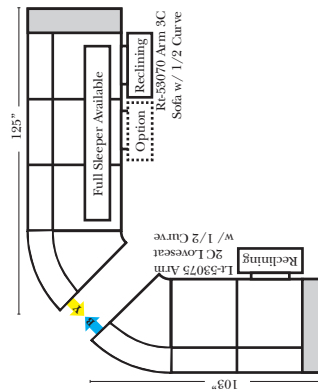

Sleepers

Suggested Configurations

v.11.02.18

Sleeper Options: (Additional charges apply)

- Deluxe Innerspring Mattress: Full
- 5" Memory Foam Mattress: Full Only

The Suggested Configurations below are only a sample of what the imagination can create, please enjoy creating the configuration that fits your lifestyle, using the ideas below and from the items on the other pages.