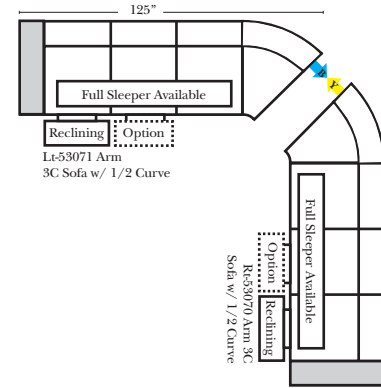

Sleepers

Suggested Configurations

v.11.02.18

Sleeper Options: (Additional charges apply)

- Deluxe Innerspring Mattress: Full
- 5" Memory Foam Mattress: Full Only

The Suggested Configurations below are only a sample of what the imagination can create, please enjoy creating the configuration that fits your lifestyle, using the ideas below and from the items on the other pages.