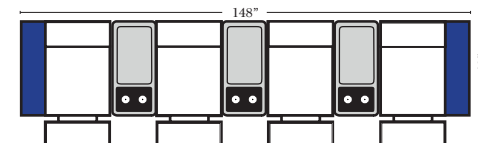

4C Sofa w/3 Large Straight Console Arms-53136