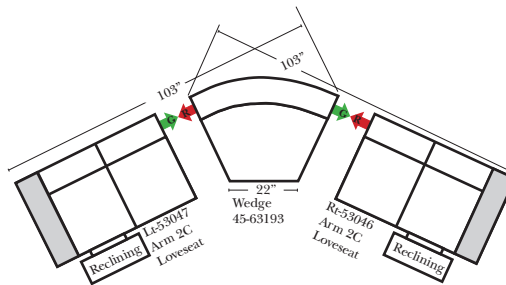

Sleepers

Suggested Configurations

v.11.02.18

Sleeper Options: (Additional charges apply)

- Deluxe Innerspring Mattress: Full
- 5" Memory Foam Mattress: Full Only

The Suggested Configurations below are only a sample of what the imagination can create, please enjoy creating the configuration that fits your lifestyle, using the ideas below and from the items on the other pages.